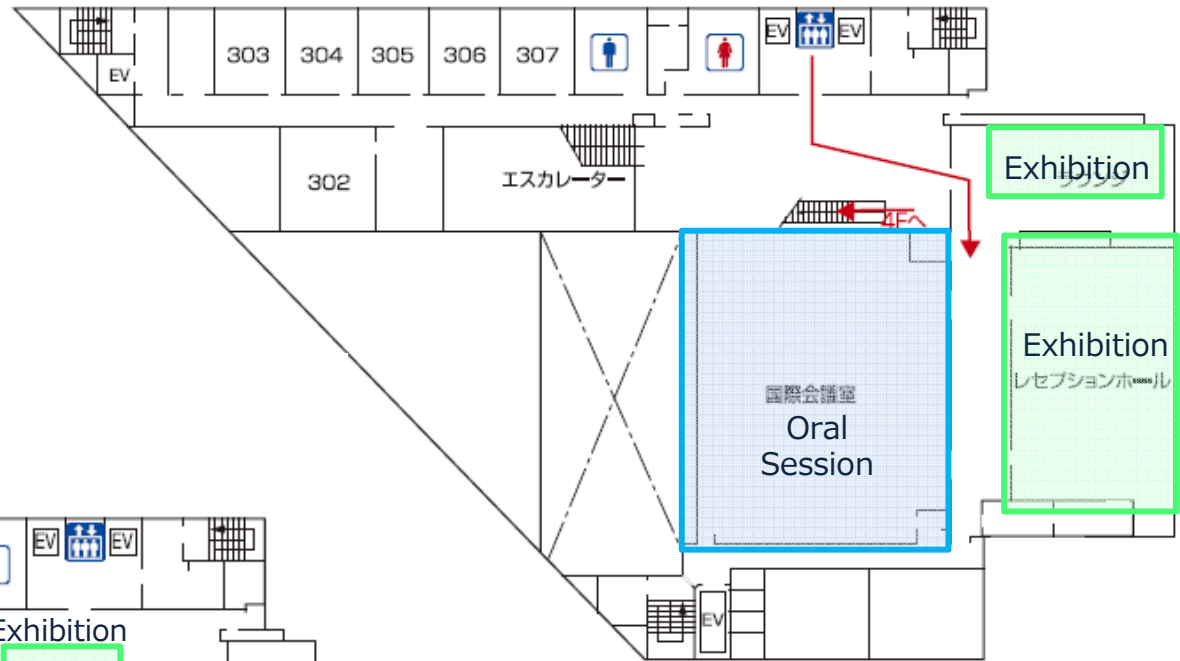

IAG-IASPEI 2017 @Kobe International Conference Center Floor Map (tentative)

-  : Exhibition
-  : Oral Session

3F A Type booth

4F B Type booth